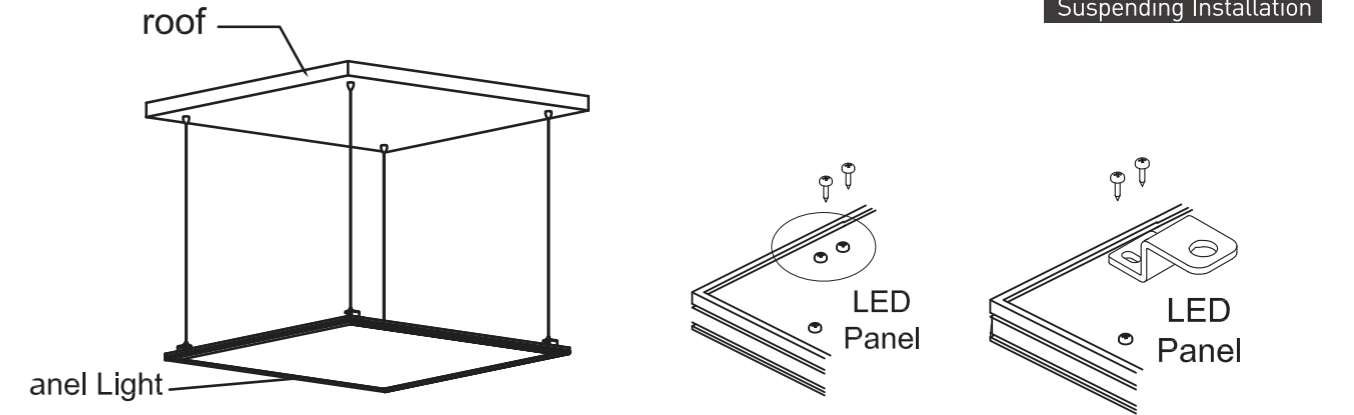

Suspending Installation

Surfaced Mounted Installation

Surfaced Mounted Installation

Recessed Installation

3000K 4000K 6500K

AC 180-265V ≥80 30,000h -20°+40° 15,000 90% Energy saving CE

Item No.	Wattage [W]	LED	Lumen [lm]	Beam angle	Power Factor	Material	Cut out [mm]	Size [mm]
LED-PL-6W	6W	SMD2835	420	120°	>0.5	Aluminum	D110	D122*H21
LED-PL-12W	12W	SMD2835	900	120°	>0.5	Aluminum	D160	D173*H21
LED-PL-18W	18W	SMD2835	1440	120°	>0.5	Aluminum	D205	D220*H21