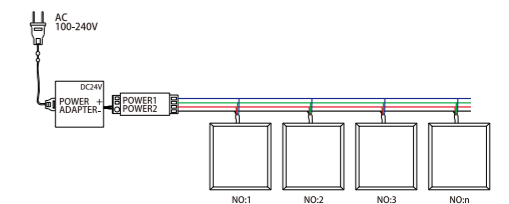

RGB+White 2700-6500K

Item No.	Wattage [W]	LED	Beam angle	Color Temperature	Material	Size [mm]
LED-P6060-36W(RGB)	36W	SMD3528	120°	RGB	Aluminum	595*595*10
LED-P6060-36W(RGBW)	36W	SMD5050	120°	RGBW	Aluminum	595*595*10
LED-P6060-36W(RGB+CCT)	36W	SMD3528	120°	RGB+CCT	Aluminum	595*595*10