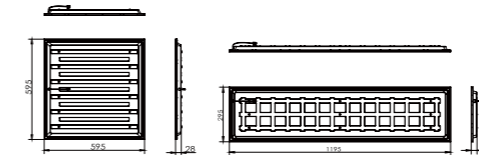

3000K 4000K 6500K

AC 220-265V ≥80 30,000h -20°+40° 15,000 90% Energy saving CE

Powered By **tuya** Intelligence Inside
• WORKS WITH **amazon Alexa** **Google Assistant**