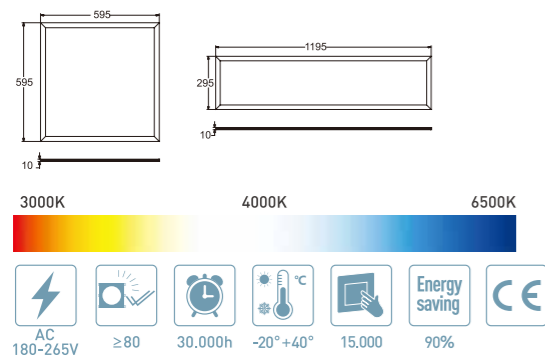

Item No.	Wattage [W]	Lumen [lm]	LED	Beam angle	Material	Size [mm]
LED-PB6060-40W	40W	3600	SMD4014	120°	Aluminum	595*595*10
LED-PB30120-40W	40W	3600	SMD4014	120°	Aluminum	295*1195*10