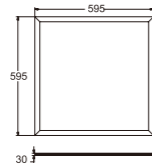

LIFUD

3000K 4000K 6500K

Item No.	Wattage [W]	LED	Lumen [lm]	Beam angle	Power Factor	Material	Size [mm]
LED-PYA6060-36W	36W	SMD4014	3240	120°	>0.9	Aluminum	595*595*30