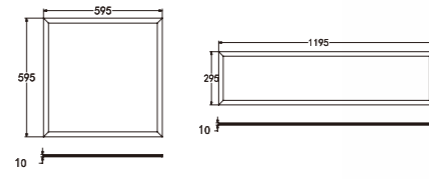

Item No.	Wattage [W]	LED	Beam angle	Power Factor	Color Temperature	Material	Size [mm]
LED-PZN3030-18W	18W	3528+2835SMD	120°	>0.5	RGB+CCT	Aluminum	295*295*10
LED-PZN6060-36W	36W	3528+2835SMD	120°	>0.9	RGB+CCT	Aluminum	595*595*10
LED-PZN30120-36W	36W	3528+2835SMD	120°	>0.9	RGB+CCT	Aluminum	295*1195*10