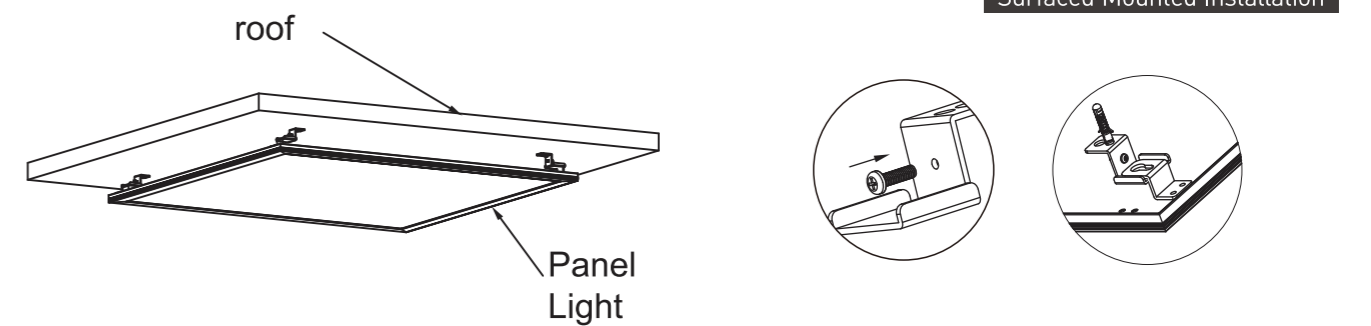

Suspending Installation

Surfaced Mounted Installation

Surfaced Mounted Installation

Recessed Installation

3000K 4000K 6500K

AC 180-265V ≥80 30,000h -20°+40° 15,000 90% Energy saving CE

Item No.	Wattage [W]	LED	Lumen [lm]	Beam angle	Power Factor	Material	Cut out [mm]	Size [mm]
LED-PL-6W	6W	SMD2835	420	120°	>0.5	Aluminum	D110	D122*H21
LED-PL-12W	12W	SMD2835	900	120°	>0.5	Aluminum	D160	D173*H21
LED-PL-18W	18W	SMD2835	1440	120°	>0.5	Aluminum	D205	D220*H21