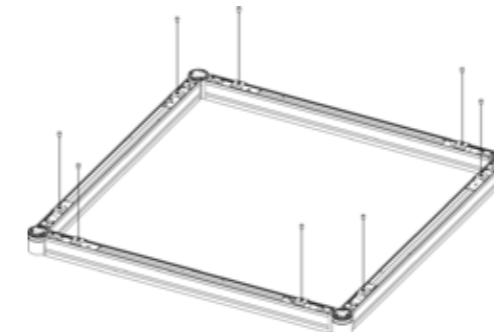

Item No.	Wattage [W]	LED	Lumen [lm]	Beam angle	Power Factor	Material	Size [mm]
LED-OYL-32W	32W	SMD2835	2880	90°	>0,9	Aluminum	1131*50*75
LED-OYL-32W(CCT)	32W	SMD2835	2880	90°	>0,9	Aluminum	1131*50*75
LED-OYL-48W(Double Sided)	32+16W	SMD2835	4460	90°	>0,9	Aluminum	1131*50*75
LED-OYM-32W	32W	SMD2835	3500	60°	>0,9	Aluminum	1131*50*75
LED-OYM-32W(CCT)	32W	SMD2835	3500	60°	>0,9	Aluminum	1131*50*75
LED-OYM-48W(Double Sided)	32+16W	SMD2835	5200	60°	>0,9	Aluminum	1131*50*75