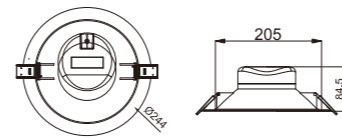

3000K 4000K 6500K

Item No.	Wattage [W]	LED	Lumen [lm]	Beam angle	Power Factor	Material	Cut out [mm]	Size [mm]
LED-DYT-7W	7W	SMD2835	590	90°	>0.9	PC	D70	D95*H58
LED-DYT-9W	9W	SMD2835	800	90°	>0.9	PC	D92	D113*H59
LED-DYT-14W	14W	SMD2835	1260	90°	>0.9	PC	D130	D145*H69
LED-DYT-17W	17W	SMD2835	1530	90°	>0.9	PC	D105	D174*H69
LED-DYT-25W	25W	SMD2835	2450	90°	>0.9	PC	D205	D224*H85