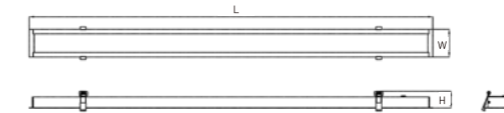

Item No.	Wattage [W]	LED	Lumen [lm]	Beam angle	Power Factor	Material	Size [mm]
LED-OYG-40W	40W	SMD2835	4000	120°	>0.9	Aluminum	1217*64*75

Item No.	Wattage [W]	LED	Lumen [lm]	Beam angle	Power Factor	Material	Cut out [mm]	Size [mm]
LED-OYY-40W	40W	SMD2835	4000	120°	>0.9	Aluminum	1125*68	1231*84*51