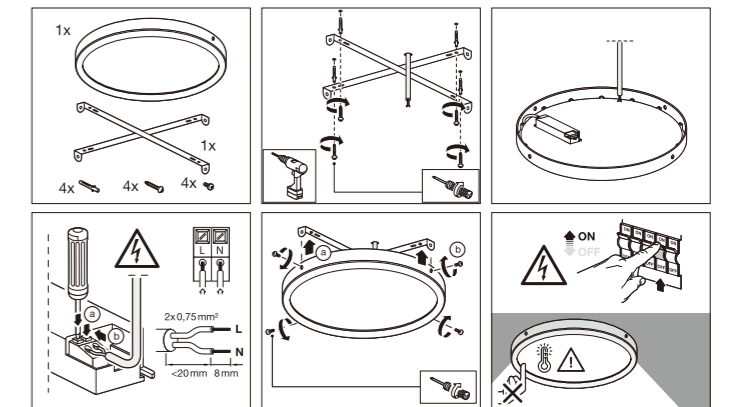

Item No.	Wattage [W]	LED	Lumen [lm]	Beam angle	Power Factor	Material	Size [mm]
LED-PR600-48W	48W	SMD2835	3840	120°	>0.9	Aluminum	D600*H30
LED-PRM600-48W	48W	SMD2835	3840	120°	>0.9	Aluminum	D600*H38

Item No.	Wattage [W]	LED	Lumen [lm]	Beam angle	Power Factor	Material	Size [mm]
LED-PZ6060-40W	40W	SMD2835	3600	120°	>0.9	Aluminum	595*595*28
LED-PZ30120-40W	40W	SMD2835	3600	120°	>0.9	Aluminum	295*1195*28