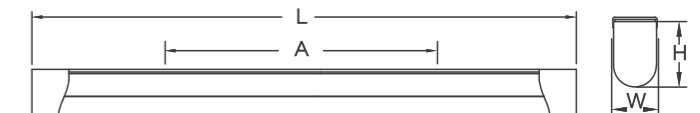

3000K 4000K 6500K