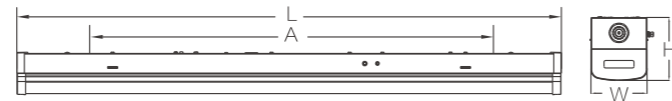

Item No.	Wattage [W]	LED	Lumen [lm]	Beam angle	Power Factor	Material	Size [mm]
LED-FG-14W	14W	SMD2835	1400	140°	>0.9	Metal	630*75*85
LED-FG-30W	30W	SMD2835	3000	140°	>0.9	Metal	1230*75*85
LED-FG-40W	40W	SMD2835	4000	140°	>0.9	Metal	1518*75*85
LED-FG-55W	55W	SMD2835	5500	140°	>0.9	Metal	1818*75*85