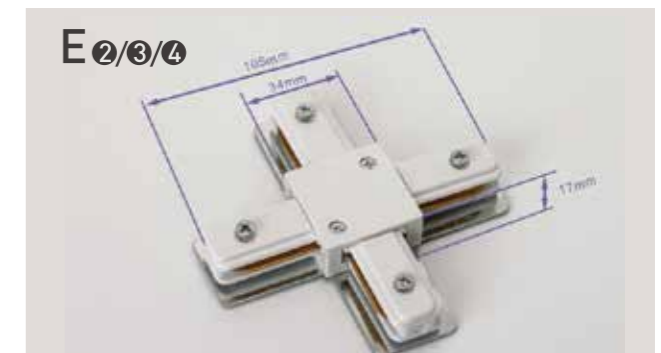

3000K   4000K   6500K

AC 180-265V
≥80
30,000h
-20°+40°
15,000
90%
Energy saving
CE

Item No.	Wattage [W]	LED	Lumen [lm]	Beam angle	Power Factor	Material	Size [mm]
LED-TDA-10W	10W	COB	800	15°/24°	>0.9	Aluminum	D40*H200
LED-TDA-15W	15W	COB	1200	15°/24°	>0.9	Aluminum	D50*H200
LED-TDB-10W	10W	COB	800	15°/24°/36°	>0.9	Aluminum	50*50*130
LED-TDB-20W	20W	COB	1600	15°/24°/36°	>0.9	Aluminum	60*60*150