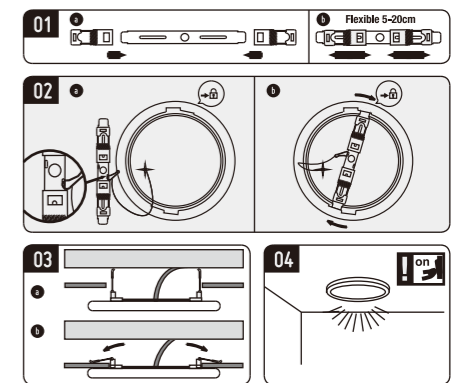

Item No.	Wattage [W]	LED	Lumen	Beam angle	Power Factor	Material	Size [mm]	Cut out [mm]
LED-PLLD-9W(R/S)	9W	SMD2835	630LM	120°	0.5	Plastic	Φ155*20	Φ70-100
LED-PLLD-12W(R/S)	12W	SMD2835	960LM	120°	0.5	Plastic	Φ175*20	Φ70-120
LED-PLLD-18W(R/S)	18W	SMD2835	1620LM	120°	0.5	Plastic	Φ225*20	Φ70-170
LED-PLLD-24W(R/S)	24W	SMD2835	2160LM	120°	0.5	Plastic	Φ300*20	Φ70-240