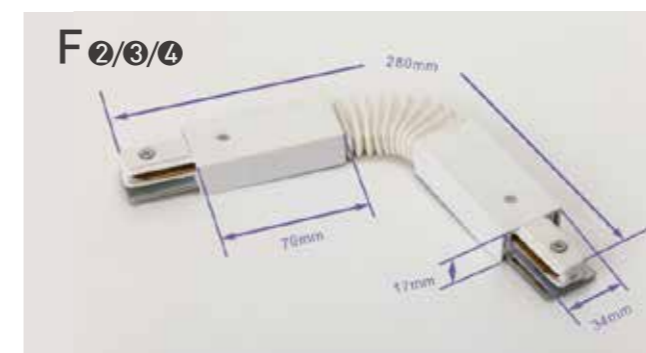

3000K   4000K   6500K

AC 180-265V
≥80
30,000h
-20°+40°
15,000
90%
Energy saving
CE

Item No.	Wattage [W]	LED	Lumen [lm]	Beam angle	Power Factor	Material	Size [mm]
LED-TDA-10W	10W	COB	800	15°/24°	>0.9	Aluminum	D40*H200
LED-TDA-15W	15W	COB	1200	15°/24°	>0.9	Aluminum	D50*H200
LED-TDB-10W	10W	COB	800	15°/24°/36°	>0.9	Aluminum	50*50*130
LED-TDB-20W	20W	COB	1600	15°/24°/36°	>0.9	Aluminum	60*60*150