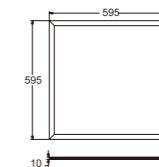

Item No.	Wattage [W]	LED	Beam angle	Color Temperature	Material	Size [mm]
LED-P6060-36W(RGB)	36W	SMD3528	120°	RGB	Aluminum	595*595*10
LED-P6060-36W(RGBW)	36W	SMD5050	120°	RGBW	Aluminum	595*595*10
LED-P6060-36W(RGB+CCT)	36W	SMD3528	120°	RGB+CCT	Aluminum	595*595*10