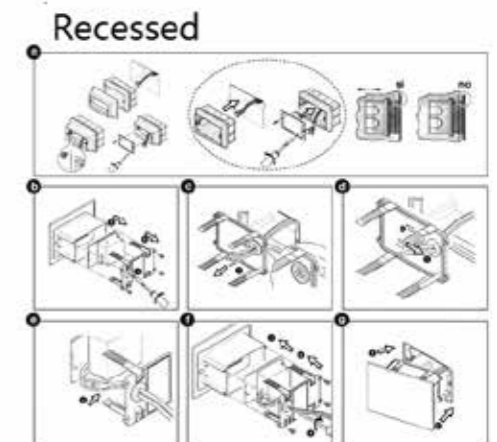

Item No.	Wattage [W]	LED	Beam angle	Material	Cut out [mm]	Size [mm]
LED-CA18-3W(CCT)	3W	SMD2835	120°	PC+Stainless cover	Ø90*53	107*67*30
LED-CA19-3W(CCT)	3W	SMD2835	120°	PC+Stainless cover	Ø90*53	107*67*30
Surface mounted box				Aluminum		103*79*56