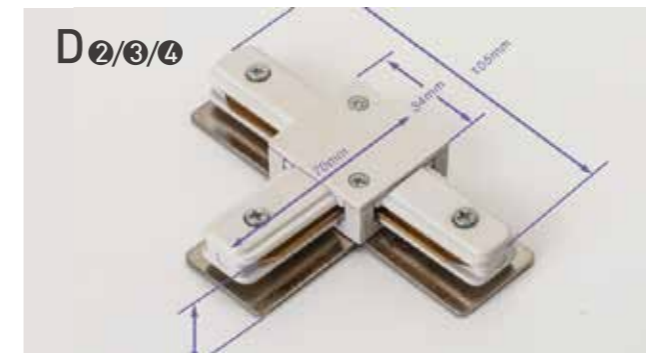

3000K   4000K   6500K

AC 180-265V
≥80
30,000h
-20°+40°
15,000
90%
Energy saving
CE

Item No.	Wattage [W]	LED	Lumen [lm]	Beam angle	Power Factor	Material	Size [mm]
LED-TDA-10W	10W	COB	800	15°/24°	>0.9	Aluminum	D40*H200
LED-TDA-15W	15W	COB	1200	15°/24°	>0.9	Aluminum	D50*H200
LED-TDB-10W	10W	COB	800	15°/24°/36°	>0.9	Aluminum	50*50*130
LED-TDB-20W	20W	COB	1600	15°/24°/36°	>0.9	Aluminum	60*60*150