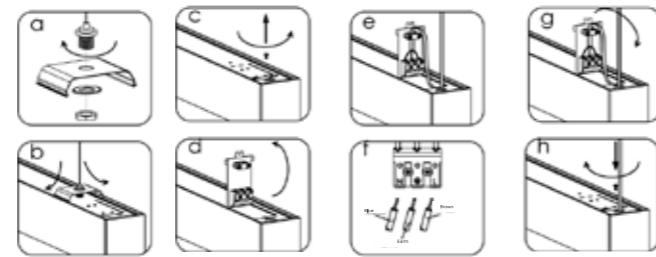

Item No.	Wattage [W]	LED	Lumen [lm]	Beam angle	Power Factor	Material	Size [mm]
LED-OYG-40W	40W	SMD2835	4000	120°	>0.9	Aluminum	1217*64*75

Item No.	Wattage [W]	LED	Lumen [lm]	Beam angle	Power Factor	Material	Cut out [mm]	Size [mm]
LED-OYY-40W	40W	SMD2835	4000	120°	>0.9	Aluminum	1125*68	1231*84*51