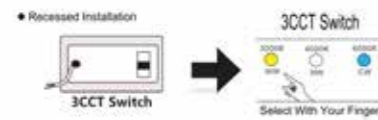

• Installation

3000K 4000K 6500K

AC 100-240V ≥80 30.000h -20°+40° 15.000 90%

Energy saving CE

With Built-in Box

Item No.	Wattage [W]	LED	Beam angle	Material	Cut out [mm]	Size [mm]
LED-CP04-3W	3W	SMD2835	120°	PC+Stainless cover	Ø90*53	107*67*30
LED-CP04-3W(CCT)	3W	SMD2835	120°	PC+Stainless cover	Ø90*53	107*67*30
LED-CP04-1.5W(Energy)	1.5W	SMD2835	120°	PC+Stainless cover	Ø90*53	107*67*30