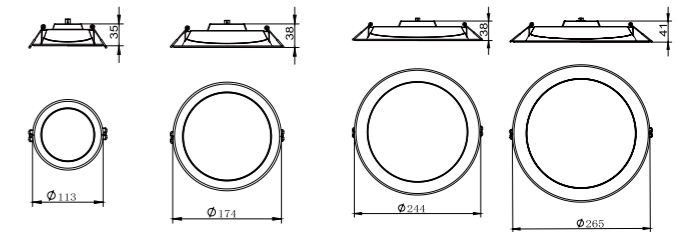

Suspending Installation

Surfaced Mounted Installation

Surfaced Mounted Installation

Recessed Installation

3000K 4000K 6500K

AC 180-265V ≥80 30,000h -20°+40° 15,000 90% Energy saving CE

Item No.	Wattage [W]	LED	Lumen [lm]	Beam angle	Power Factor	Material	Cut out [mm]	Size [mm]
LED-PL-6W	6W	SMD2835	420	120°	>0.5	Aluminum	D110	D122*H21
LED-PL-12W	12W	SMD2835	900	120°	>0.5	Aluminum	D160	D173*H21
LED-PL-18W	18W	SMD2835	1440	120°	>0.5	Aluminum	D205	D220*H21

3000K 4000K 6500K

AC 220-240V ≥80 30,000h -20°+40° 15,000 90% Energy saving CE

Item No.	Wattage [W]	LED	Lumen [lm]	Beam angle	Power Factor	Material	Cut out [mm]	Size [mm]
LED-PLD-6W (R)	6W	SMD2835	510	120°	>0.5	PC	D100	D113*H35
LED-PLD-12W (R)	12W	SMD2835	1020	120°	>0.5	PC	D150	D174*H38
LED-PLD-18W (R)	18W	SMD2835	1530	120°	>0.5	PC	D205	D224*H38
LED-PLD-20W (R)	20W	SMD2835	1700	120°	>0.5	PC	D225	D265*H41
LED-PLD-6W (S)	6W	SMD2835	510	120°	>0.5	PC	105*105	120*120*35
LED-PLD-12W (S)	12W	SMD2835	1020	120°	>0.5	PC	155*155	170*170*38
LED-PLD-18W (S)	18W	SMD2835	1530	120°	>0.5	PC	205*205	220*220*45