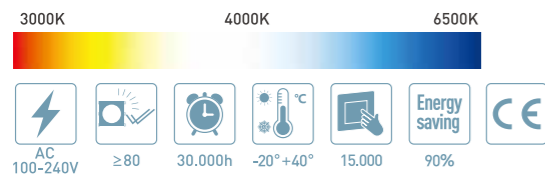

Item No.	Wattage [W]	LED	Lumen [lm]	Material	Cut out [mm]	Size [mm]
LED-RP05-1W	1W	COB	30	PC	D45	D52.5*H20
LED-RP06-3W	3W	COB	90	PC	D45	D52.5*H20
LED-RA09-1W	1W	COB	30	PC	D30	D32*H20
LED-RA10-1W	1W	COB	30	PC	D30	D32*H20