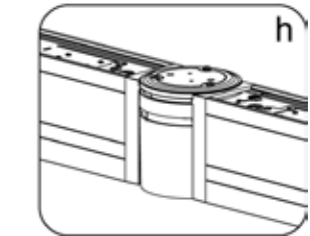

Item No.	Wattage [W]	LED	Lumen [lm]	Beam angle	Power Factor	Material	Size [mm]
LED-OYL-32W	32W	SMD2835	2880	90°	>0,9	Aluminum	1131*50*75
LED-OYL-32W(CCT)	32W	SMD2835	2880	90°	>0,9	Aluminum	1131*50*75
LED-OYL-48W(Double Sided)	32+16W	SMD2835	4460	90°	>0,9	Aluminum	1131*50*75
LED-OYM-32W	32W	SMD2835	3500	60°	>0,9	Aluminum	1131*50*75
LED-OYM-32W(CCT)	32W	SMD2835	3500	60°	>0,9	Aluminum	1131*50*75
LED-OYM-48W(Double Sided)	32+16W	SMD2835	5200	60°	>0,9	Aluminum	1131*50*75