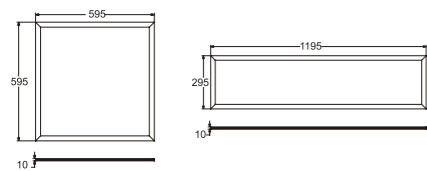

Item No.	Wattage [W]	LED	Lumen [lm]	Beam angle	Power Factor	Material	Size [mm]
LED-P6060-40W(UGR<19)	40W	SMD4014	4000	120°	>0.9	Aluminum	595*595*10
LED-P30120-40W(UGR<19)	40W	SMD4014	4000	120°	>0.9	Aluminum	295*1195*10
LED-P6060-40W(UGR<16)	40W	SMD4014	3600	120°	>0.9	Aluminum	595*595*10
LED-P30120-40W(UGR<16)	40W	SMD4014	3600	120°	>0.9	Aluminum	295*1195*10