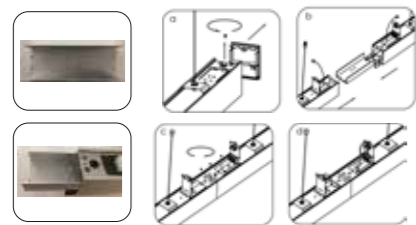

Item No.	Wattage [W]	LED	Lumen [lm]	Beam angle	Power Factor	Material	Size [mm]
LED-OYG-40W	40W	SMD2835	4000	120°	>0.9	Aluminum	1217*64*75