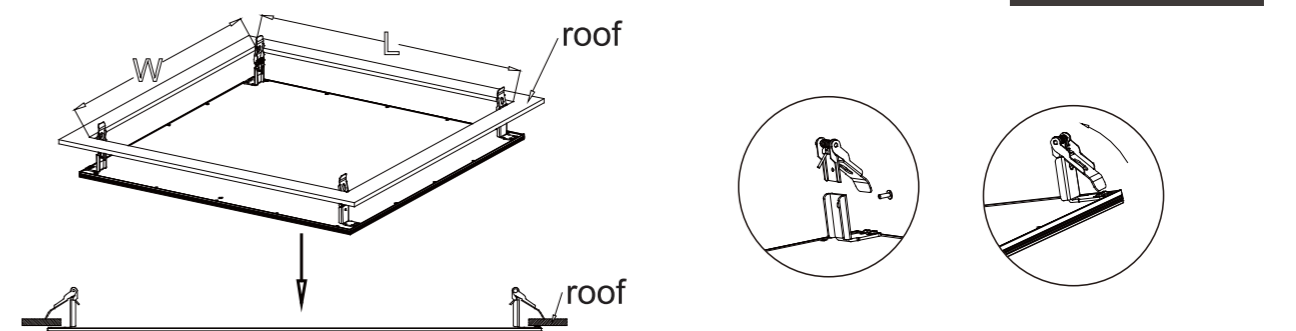

Suspending Installation

Surfaced Mounted Installation

Surfaced Mounted Installation

Recessed Installation

3000K 4000K 6500K

AC 180-265V ≥80 30,000h -20°+40° 15,000 90% Energy saving CE

Item No.	Wattage [W]	LED	Lumen [lm]	Beam angle	Power Factor	Material	Cut out [mm]	Size [mm]
LED-PL-6W	6W	SMD2835	420	120°	>0.5	Aluminum	D110	D122*H21
LED-PL-12W	12W	SMD2835	900	120°	>0.5	Aluminum	D160	D173*H21
LED-PL-18W	18W	SMD2835	1440	120°	>0.5	Aluminum	D205	D220*H21