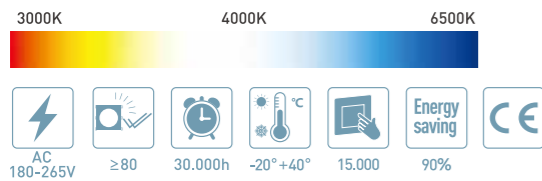

Item No.	Wattage [W]	LED	Lumen [lm]	Beam angle	Power Factor	Material	Size [mm]
LED-OYG-40W	40W	SMD2835	4000	120°	>0.9	Aluminum	1217*64*75