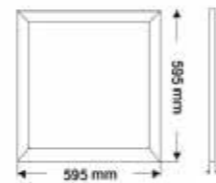

Item No.	Wattage [W]	Lumen [lm]	LED	Beam angle	Material	Size [mm]
LED-PB6060-40W	40W	3600	SMD4014	120°	Aluminum	595*595*10
LED-PB30120-40W	40W	3600	SMD4014	120°	Aluminum	295*1195*10

Item No.	Wattage [W]	Lumen [lm]	LED	Beam angle	Power Factor	Material	Size [mm]
LED-PT6060-36W	36W	3600	SMD2835	120°	>0.9	Aluminum	595*595*10
LED-PT30120-36W	36W	3600	SMD2835	120°	>0.9	Aluminum	295*1195*10

3000K 4000K 6500K

- AC 180-265V
- ≥80
- 30,000h
- 20°+40°
- 15,000
- 90%
- Energy saving
- CE

Item No.	Wattage [W]	LED	Lumen [lm]	Beam angle	Power Factor	Material	Size [mm]
LED-P6060-IP44-36W	36W	SMD2835	3600	120°	>0.9	Aluminum	595*595*11
LED-P30120-IP44-36W	36W	SMD2835	3600	120°	>0.9	Aluminum	295*1195*11
LED-P6060-IP65-36W	36W	SMD2835	3600	120°	>0.9	Aluminum	595*595*11
LED-P30120-IP65-36W	36W	SMD2835	3600	120°	>0.9	Aluminum	295*1195*11