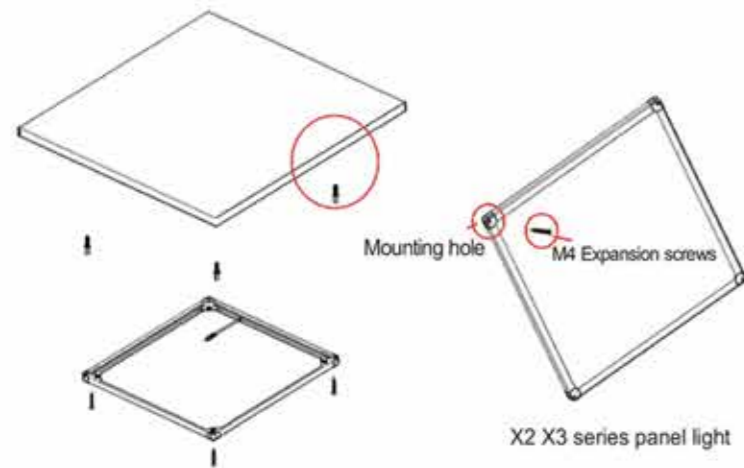

But now ,only one step,just use 4 screws to screw the four corner of our slim surfaced mounted panel light to the ceiling

◀ Another big advantage is , when been installed on the uneven wall , the recessed panel light will be uneven in the surfaced mounted kit.

VS

But our light seems very even. ▶

There are 4 decorative lids , to cover the 4 corner screw holes,make the light more beautiful

3000K 4000K 6500K

AC 180-265V ≥80 30.000h -20°+40° 15.000 90% Energy saving CE

Item No.	Wattage [W]	LED	Lumen [lm]	Beam angle	Power Factor	Material	Size [mm]
LED-PA6060-40W	40W	SMD4014	3600	120°	>0.9	Aluminum	595*595*25
LED-PA30120-40W	40W	SMD4014	3600	120°	>0.9	Aluminum	295*1195*25