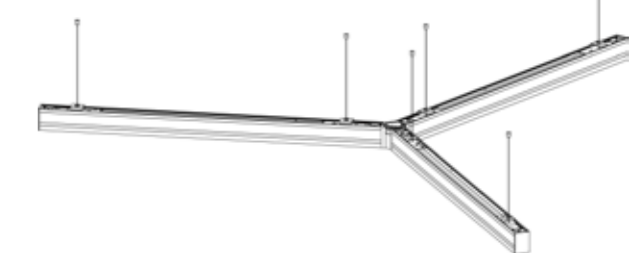

Item No.	Wattage [W]	LED	Lumen [lm]	Beam angle	Power Factor	Material	Size [mm]
LED-OYL-32W	32W	SMD2835	2880	90°	>0,9	Aluminum	1131*50*75
LED-OYL-32W(CCT)	32W	SMD2835	2880	90°	>0,9	Aluminum	1131*50*75
LED-OYL-48W(Double Sided)	32+16W	SMD2835	4460	90°	>0,9	Aluminum	1131*50*75
LED-OYM-32W	32W	SMD2835	3500	60°	>0,9	Aluminum	1131*50*75
LED-OYM-32W(CCT)	32W	SMD2835	3500	60°	>0,9	Aluminum	1131*50*75
LED-OYM-48W(Double Sided)	32+16W	SMD2835	5200	60°	>0,9	Aluminum	1131*50*75