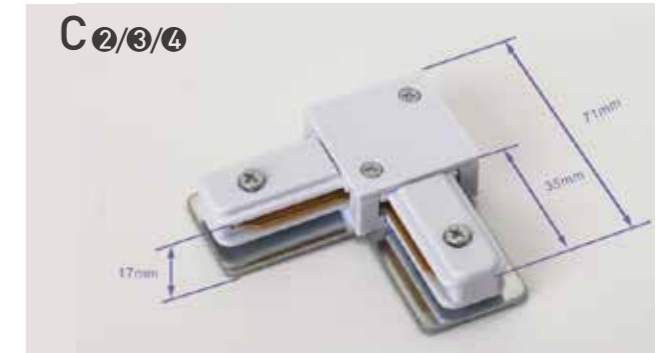

3000K   4000K   6500K

AC 180-265V
≥80
30,000h
-20°+40°
15,000
90%
Energy saving
CE

Item No.	Wattage [W]	LED	Lumen [lm]	Beam angle	Power Factor	Material	Size [mm]
LED-TDA-10W	10W	COB	800	15°/24°	>0.9	Aluminum	D40*H200
LED-TDA-15W	15W	COB	1200	15°/24°	>0.9	Aluminum	D50*H200
LED-TDB-10W	10W	COB	800	15°/24°/36°	>0.9	Aluminum	50*50*130
LED-TDB-20W	20W	COB	1600	15°/24°/36°	>0.9	Aluminum	60*60*150