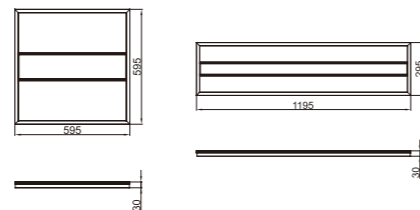

3000K   4000K   6500K

Item No.	Wattage [W]	LED	Lumen [lm]	Beam angle	Power Factor	Material	Size [mm]
LED-PHD6060-40W	40W	SMD4014	4000	120°	>0.9	Aluminum	595*595*30