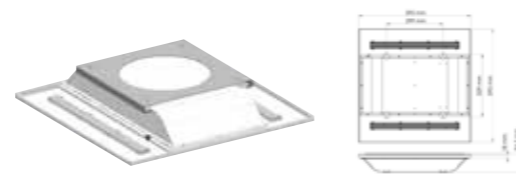

LED-GY6060-30W

UVC information
Philips
TUV 11W FAM

LED-GY6060-30W

(UVC-A) (UVC-B)

3000K 4000K 6500K

AC 220-240V
 ≥80
 30,000h
 -20°+40°
 15,000
 Energy saving
 CE

Item No.	Wattage [W]	LED	Lumen [lm]	Beam angle	Power Factor	UVC Tube	Air circulation	Material	Size [mm]
LED-GY6060-30W(UVC-A)	30W	SMD2835	3600	75°	>0.9	Philips 11w	1.45w	Aluminum	595*595*95
LED-GY6060-30W(UVC-B)	30W	SMD2835	3600	75°	>0.9	Philips 11w	1.45w	Aluminum	595*595*95
LED-GY6060(UVC-A)	11W	/	/	75°	/	Philips 11w	1.45w	Aluminum	595*595*95
LED-GY6060(UVC-B)	11W	/	/	75°	/	Philips 11w	1.45w	Aluminum	595*595*95