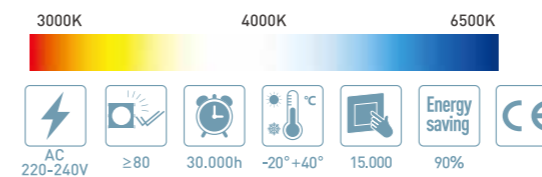

Item No.	Wattage [W]	LED	Lumen	Beam angle	Power Factor	Material	Size [mm]
LED-LTL002-15W	15W	COB	1600LM	24/36/48°	0.9	Aluminum	535*33*70
LED-LTL002-30W	30W	COB	2400LM	24/36/48°	0.9	Aluminum	935*33*70
LED-LTL002-45W	45W	COB	3200LM	24/36/48°	0.9	Aluminum	1330*33*70