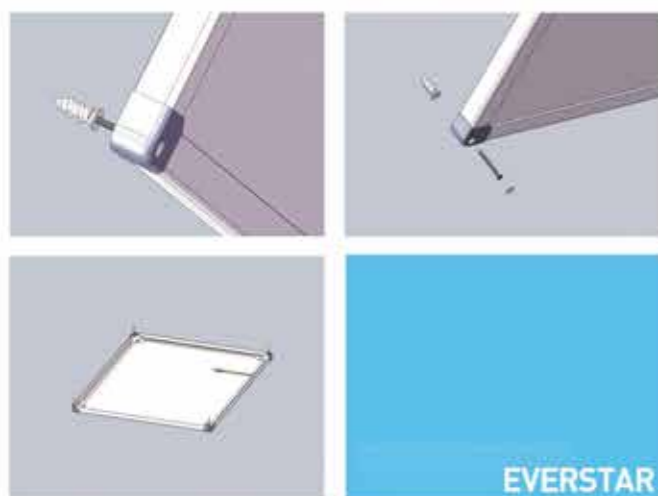

3000K 4000K 6500K

AC 180-265V ≥80 30.000h -20°+40° 15.000 90% Energy saving CE

Item No.	Wattage [W]	LED	Lumen [lm]	Beam angle	Power Factor	Material	Size [mm]
LED-PA6060-40W	40W	SMD4014	3600	120°	>0.9	Aluminum	595*595*25
LED-PA30120-40W	40W	SMD4014	3600	120°	>0.9	Aluminum	295*1195*25