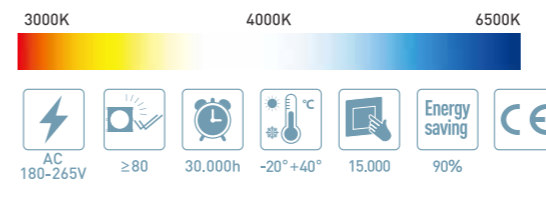

Item No.	Wattage [W]	Lumen [lm]	LED	Beam angle	Power Factor	Material	Size [mm]
LED-PT6060-36W	36W	3600	SMD2835	120°	>0.9	Aluminum	595*595*10
LED-PT30120-36W	36W	3600	SMD2835	120°	>0.9	Aluminum	295*1195*10