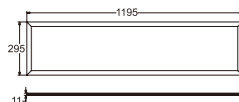

Item No.	Wattage [W]	LED	Lumen [lm]	Beam angle	Power Factor	Material	Size [mm]
LED-PD6060-40W	40W	SMD2835	4000	120°	>0.9	Aluminum	595*595*11
LED-PD30120-40W	40W	SMD2835	4000	120°	>0.9	Aluminum	295*1195*11