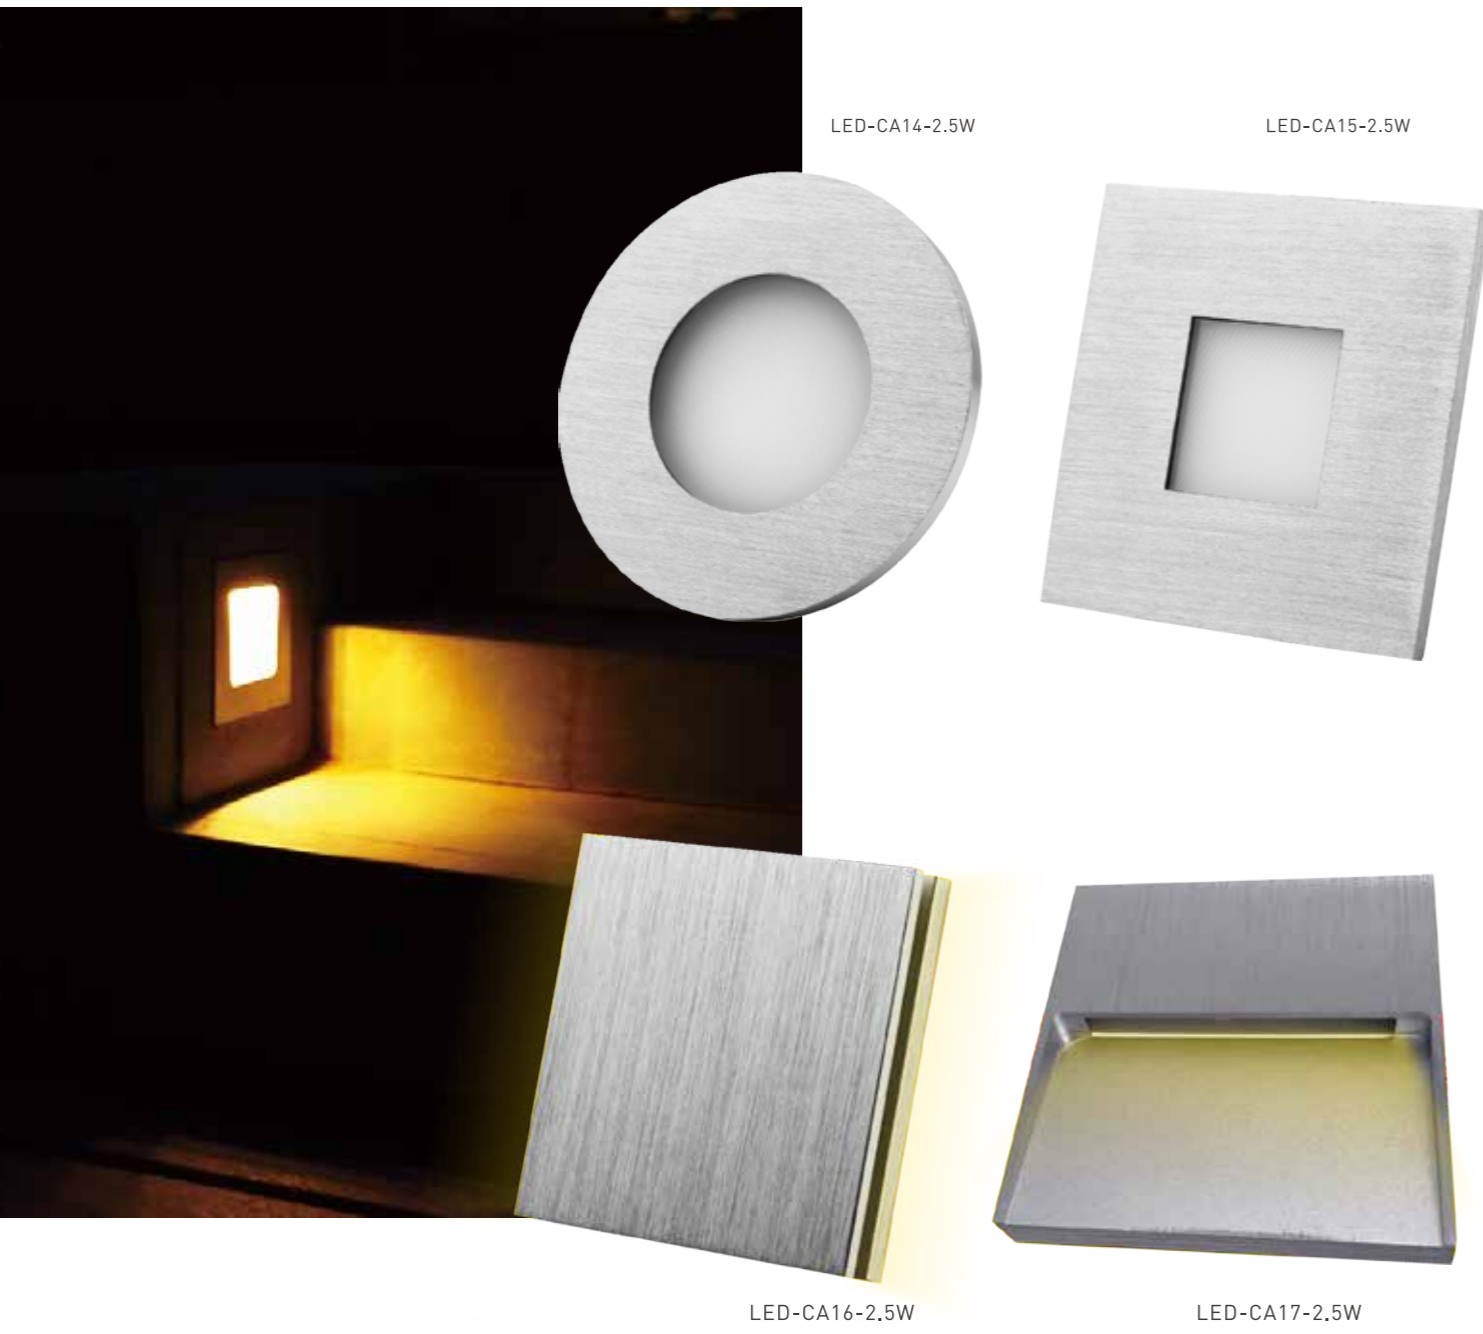

3000K 4000K 6500K

Item No.	Wattage [W]	LED	Beam angle	Material	Cut out [mm]	Size [mm]
LED-CA14-2.5W	2.5W	SMD2835	120°	Aluminum	Ø58	80*80*40
LED-CA15-2.5W	2.5W	SMD2835	120°	Aluminum	Ø58	80*80*35
LED-CA16-2.5W	2.5W	SMD2835	120°	Aluminum	Ø58	Ø80*35
LED-CA17-2.5W	2.5W	SMD2835	120°	Aluminum	Ø58	80*80*35

LED-CA01-2.5W LED-CA02-2.5W

LED-CA03-1.5W LED-CA04-1.5W

3000K 4000K 6500K

Item No.	Wattage [W]	LED	Beam angle	Material	Cut out [mm]	Size [mm]
LED-CA01-2.5W	2.5W	SMD2835	360°	Aluminum	Ø58	Ø80*37
LED-CA02-2.5W	2.5W	SMD2835	360°	Aluminum	Ø58	80*80*35
LED-CA03-1.5W	1.5W	SMD2835	360°	Aluminum	Ø58	Ø80*37
LED-CA04-1.5W	1.5W	SMD2835	360°	Aluminum	Ø58	80*80*37