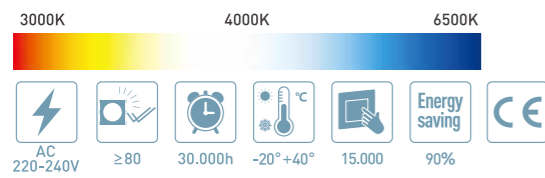

Item No.	Wattage [W]	LED	Lumen [lm]	Beam angle	Power Factor	Material	Size [mm]
LED-PZ6060-40W	40W	SMD2835	3600	120°	>0.9	Aluminum	595*595*28
LED-PZ30120-40W	40W	SMD2835	3600	120°	>0.9	Aluminum	295*1195*28