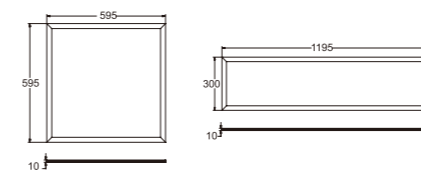

Item No.	Wattage [W]	LED	Lumen [lm]	Beam angle	Power Factor	Material	Size [mm]
LED-P6060-40W	40W	SMD4014	3200/4000	120°	>0.9	Aluminum	595*595*10
LED-P30120-40W	40W	SMD4014	3200/4000	120°	>0.9	Aluminum	295*1195*10
LED-P6060-40W	40W	SMD2835	4800	120°	>0.9	Aluminum	595*595*10
LED-P30120-40W	40W	SMD2835	4800	120°	>0.9	Aluminum	295*1195*10