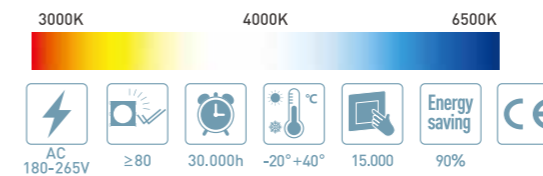

Item No.	Wattage [W]	LED	Lumen [lm]	Beam angle	Power Factor	Material	Size [mm]
LED-GZ6060-40W	40W	SMD2835	4000	108°	>0.9	Aluminum	595*595*30
LED-GZ6060-40W(CCT-A)	40W	SMD2835	4000	108°	>0.9	Aluminum	595*595*30
LED-GZ6060-40W(CCT-B)	40W	SMD2835	4000	108°	>0.9	Aluminum	595*595*30
LED-GZ6060-40W(CCT-C)	40W	SMD2835	4000	108°	>0.9	Aluminum	595*595*30