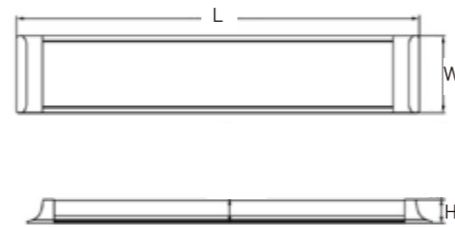

Item No.	Wattage [W]	LED	Lumen [lm]	Power Factor	Beam angle	Material	Size [mm]
LED-FB-9W	9W	SMD2835	720	120°	>0.5	Aluminum	300*75*25
LED-FB-18W	18W	SMD2835	1440	120°	>0.5	Aluminum	600*75*25
LED-FB-27W	27W	SMD2835	2160	120°	>0.9	Aluminum	900*75*25
LED-FB-36W	36W	SMD2835	2880	120°	>0.9	Aluminum	1200*75*25
LED-FB-45W	45W	SMD2835	3600	120°	>0.9	Aluminum	1500*75*25