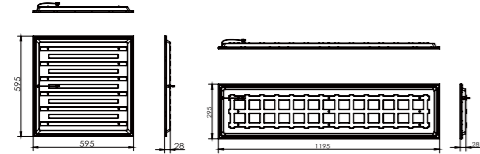

Item No.	Wattage [W]	LED	Lumen [lm]	Beam angle	Power Factor	Material	Size [mm]
LED-PZ6060-40W	40W	SMD2835	3600	120°	>0.9	Aluminum	595*595*28
LED-PZ30120-40W	40W	SMD2835	3600	120°	>0.9	Aluminum	295*1195*28