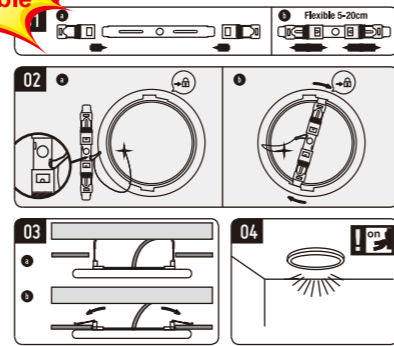

Item No.	Wattage [W]	LED	Lumen	Beam angle	Power Factor	Material	Size [mm]	Cut out [mm]
LED-PLRB-TW-18W(R/S)	18W	SMD2835	1440LM	120°	0.9	Plastic	Φ2200*21,5	Φ120-200
LED-PLRB-TW-25W(R/S)	25W	SMD2835	2125LM	120°	0.9	Plastic	Φ300*25	Φ150-270