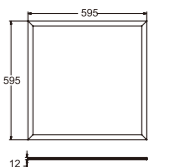

Item No.	Wattage [W]	LED	Lumen [lm]	Beam angle	Power Factor	Material	Size [mm]
LED-PA6060-40W	40W	SMD4014	3600	120°	>0.9	Aluminum	595*595*25
LED-PA30120-40W	40W	SMD4014	3600	120°	>0.9	Aluminum	295*1195*25

LIFUD

3000K 4000K 6500K

Item No.	Wattage [W]	LED	Lumen [lm]	Beam angle	Power Factor	Material	Size [mm]
LED-PYA6060-36W	36W	SMD4014	3240	120°	>0.9	Aluminum	595*595*30

3000K 4000K 6500K

Item No.	Wattage [W]	Lumen [lm]	LED	Beam angle	Power Factor	Material	Size [mm]
LED-PYB6060-40W	40W	3200	SMD4014	120°	>0.9	Aluminum	595*595*12