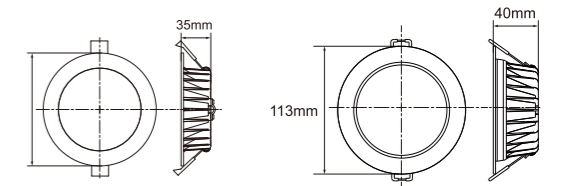

Item No.	Wattage [W]	LED	Lumen [lm]	Beam angle	Power Factor	Material	Cut out [mm]	Size [mm]
LED-DI-10W	10W	SMD2835	700	120°	>0.9	Aluminum	D70	D98*H35
LED-DI-12W	12W	SMD2835	840	120°	>0.9	Aluminum	D85	D113*H35