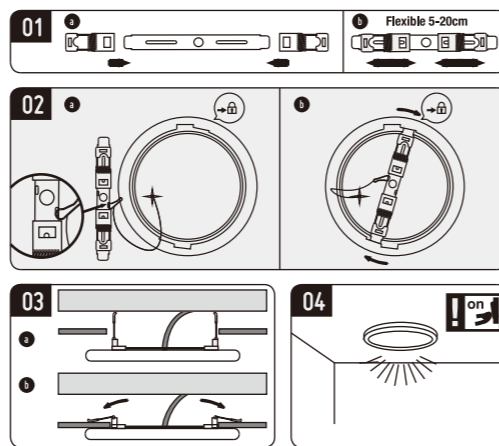

Item No.	Wattage [W]	LED	Lumen	Beam angle	Power Factor	Material	Size [mm]	Cut out [mm]
LED-PLLD-9W(R/S)	9W	SMD2835	630LM	120°	0.5	Plastic	Φ155*20	Φ70-100
LED-PLLD-12W(R/S)	12W	SMD2835	960LM	120°	0.5	Plastic	Φ175*20	Φ70-120
LED-PLLD-18W(R/S)	18W	SMD2835	1620LM	120°	0.5	Plastic	Φ225*20	Φ70-170
LED-PLLD-24W(R/S)	24W	SMD2835	2160LM	120°	0.5	Plastic	Φ300*20	Φ70-240