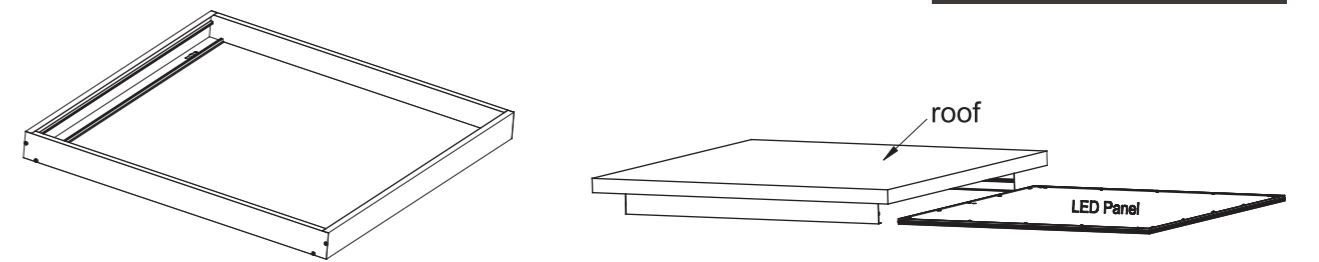

Suspending Installation

Surfaced Mounted Installation

Surfaced Mounted Installation

Recessed Installation

3000K 4000K 6500K

AC 180-265V ≥80 30,000h -20°+40° 15,000 90% Energy saving CE

Item No.	Wattage [W]	LED	Lumen [lm]	Beam angle	Power Factor	Material	Cut out [mm]	Size [mm]
LED-PL-6W	6W	SMD2835	420	120°	>0.5	Aluminum	D110	D122*H21
LED-PL-12W	12W	SMD2835	900	120°	>0.5	Aluminum	D160	D173*H21
LED-PL-18W	18W	SMD2835	1440	120°	>0.5	Aluminum	D205	D220*H21