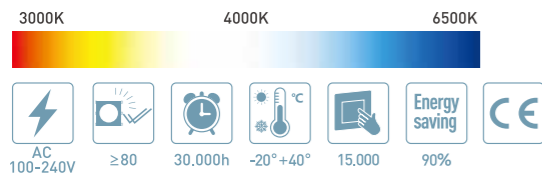

Item No.	Wattage [W]	LED	Lumen	Beam angle	Power Factor	Material	Size [mm]
LED-TL1530-5W	5W	SMD	400LM	50°	0.5	PC	59*59*162
LED-TL1530-7W	7W	SMD	560LM	50°	0.5	PC	59*59*162
LED-TL1540-9W	9W	SMD	720LM	50°	0.5	PC	76*76*163