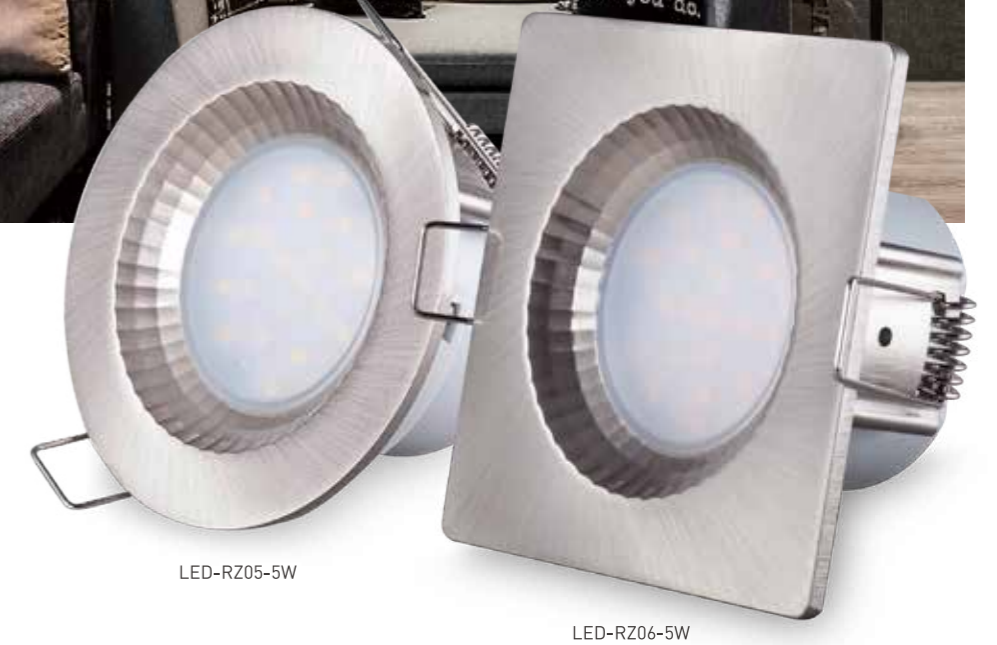

3000K 4000K 6500K

Item No.	Wattage [W]	LED	Lumen [lm]	Beam angle	Power Factor	Material	Cut out [mm]	Size [mm]
LED-RZ05-5W	5W	SMD2835	430	120°	>0.5	Zinc	D68	D85*H45
LED-RZ06-5W	5W	SMD2835	430	120°	>0.5	Zinc	D68	85*85*45