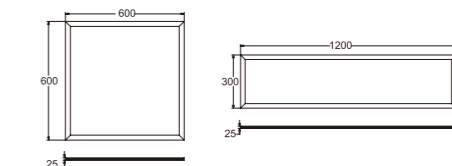

VS

But our light seems very even. ▶

old

new

There are 4 decorative lids , to cover the 4 corner screw holes,make the light more beautiful

3000K 4000K 6500K

AC 180-265V ≥80 30.000h -20°+40° 15.000 90% Energy saving CE