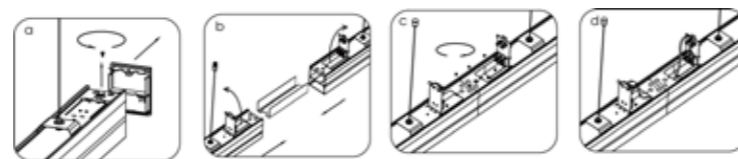

Item No.	Wattage [W]	LED	Lumen [lm]	Beam angle	Power Factor	Material	Size [mm]
LED-OYL-32W	32W	SMD2835	2880	90°	>0,9	Aluminum	1131*50*75
LED-OYL-32W(CCT)	32W	SMD2835	2880	90°	>0,9	Aluminum	1131*50*75
LED-OYL-48W(Double Sided)	32+16W	SMD2835	4460	90°	>0,9	Aluminum	1131*50*75
LED-OYM-32W	32W	SMD2835	3500	60°	>0,9	Aluminum	1131*50*75
LED-OYM-32W(CCT)	32W	SMD2835	3500	60°	>0,9	Aluminum	1131*50*75
LED-OYM-48W(Double Sided)	32+16W	SMD2835	5200	60°	>0,9	Aluminum	1131*50*75