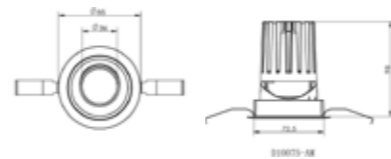

LED Down Light

CCT
Changeable

3000K 4000K 6500K

Item No.	Wattage [W]	LED	Lumen [lm]	Beam angle	Power Factor	Material	Cut out [mm]	Size [mm]
LED-YDW-10W	10W	SMD2835	850	120°	>0.9	Plastic+Aluminum D90	D113.5*H49.7	
LED-YDW-10W-COB	10W	COB	850	120°	>0.9	Plastic+Aluminum D90	D113.5*H49.7	

UGR<19
SDCM<4

3000K 4000K 6500K

AC 180-265V ≥80 30,000h -20°+40° 15,000 90%

Item No.	Wattage [W]	LED	Lumen [lm]	Beam angle	Power Factor	Material	Cut out [mm]	Size [mm]
LED-DP-7W	7W	SMD2835	500	40°	>0.5	Plastic	Ø73-78	Ø85*79
LED-DP-10W	10W	SMD2835	850	40°	>0.5	Plastic	Ø73-78	Ø85*98
LED-DP-10W	10W	SMD2835	850	40°	>0.5	Plastic	Ø90-95	Ø105*88
LED-DP-15W	15W	SMD2835	1275	40°	>0.5	Plastic	Ø90-95	Ø105*113