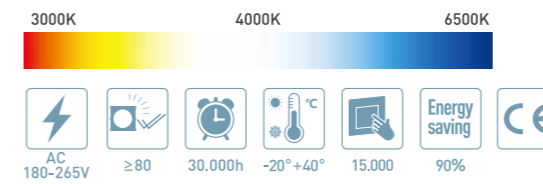

Item No.	Wattage [W]	LED	Lumen [lm]	Beam angle	Power Factor	Material	Cut out [mm]	Size [mm]
LED-OYY-40W	40W	SMD2835	4000	120°	>0.9	Aluminum	1125*68	1231*84*51