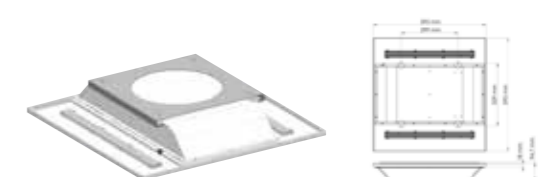

LED-GZ6060-30W(UVC-A)

UVC information
Philips
TUV 11W FAM

(UVC-B) (UVC-A)

LED-GX6060(UVC)

3000K 4000K 6500K

AC 220-240V
 ≥80
 30,000h
 -20°+40°
 15,000
 Energy saving
 CE

Item No.	Wattage [W]	LED	Lumen [lm]	Beam angle	Power Factor	UVC Tube	Air circulation	Material	Size [mm]
LED-GZ6060-30W(UVC-A)	30W	SMD2835	3600	75°	>0.9	Philips 11w	1.45w	Aluminum	595*595*95
LED-GZ6060-30W(UVC-B)	30W	SMD2835	3600	75°	>0.9	Philips 11w	1.45w	Aluminum	595*595*95
LED-GX6060(UVC)	11W	/	/	75°	/	Philips 11w	1.45w	Aluminum	595*595*95