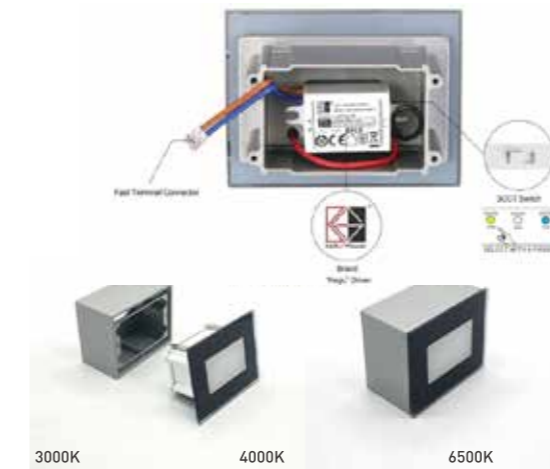

- AC 100-240V
- ≥80
- 30,000h
- -20°+40°
- 15,000
- 90%
- Energy saving
- CE