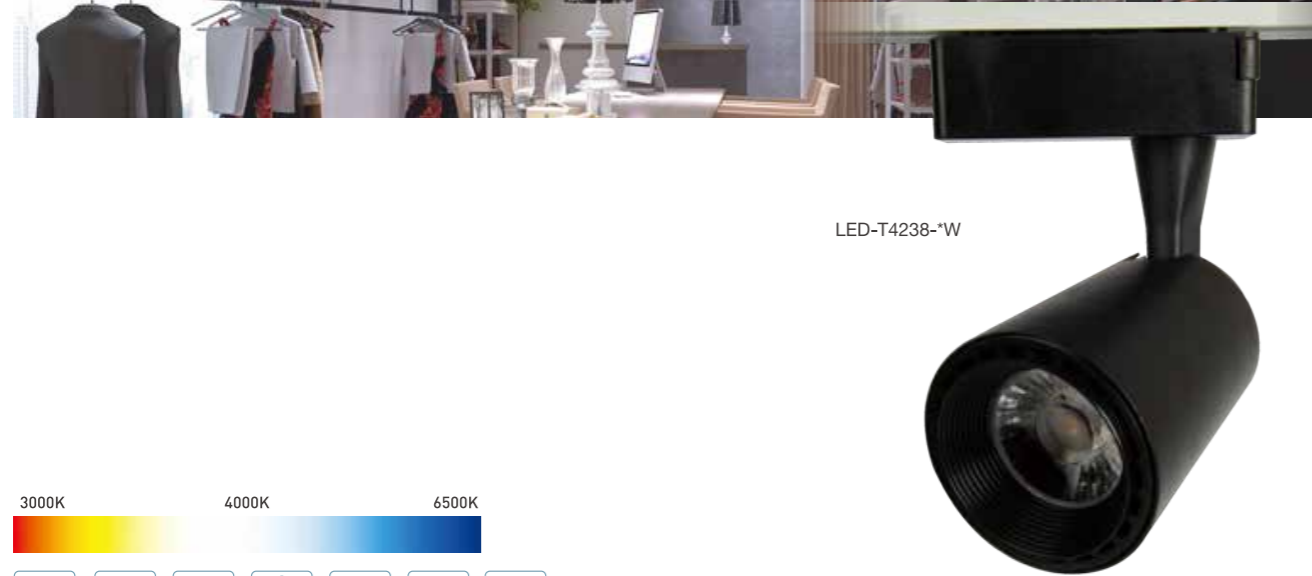

LED-T4238-W